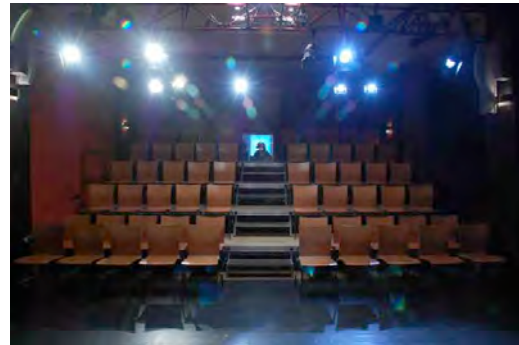

End on black box theatre with raked seating with two additional rows on floor. Stage is at floor level. This theatre is on the first floor above a restaurant

## Seating

50 individual seats. End on  
Can be upped to 60 by adding a second row on the floor

## Stage Dimensions

Width 6.30m  
Depth 5m (from rear drapes to audience)  
Height to lower cord of lighting truss  
3.3m

Auditorium