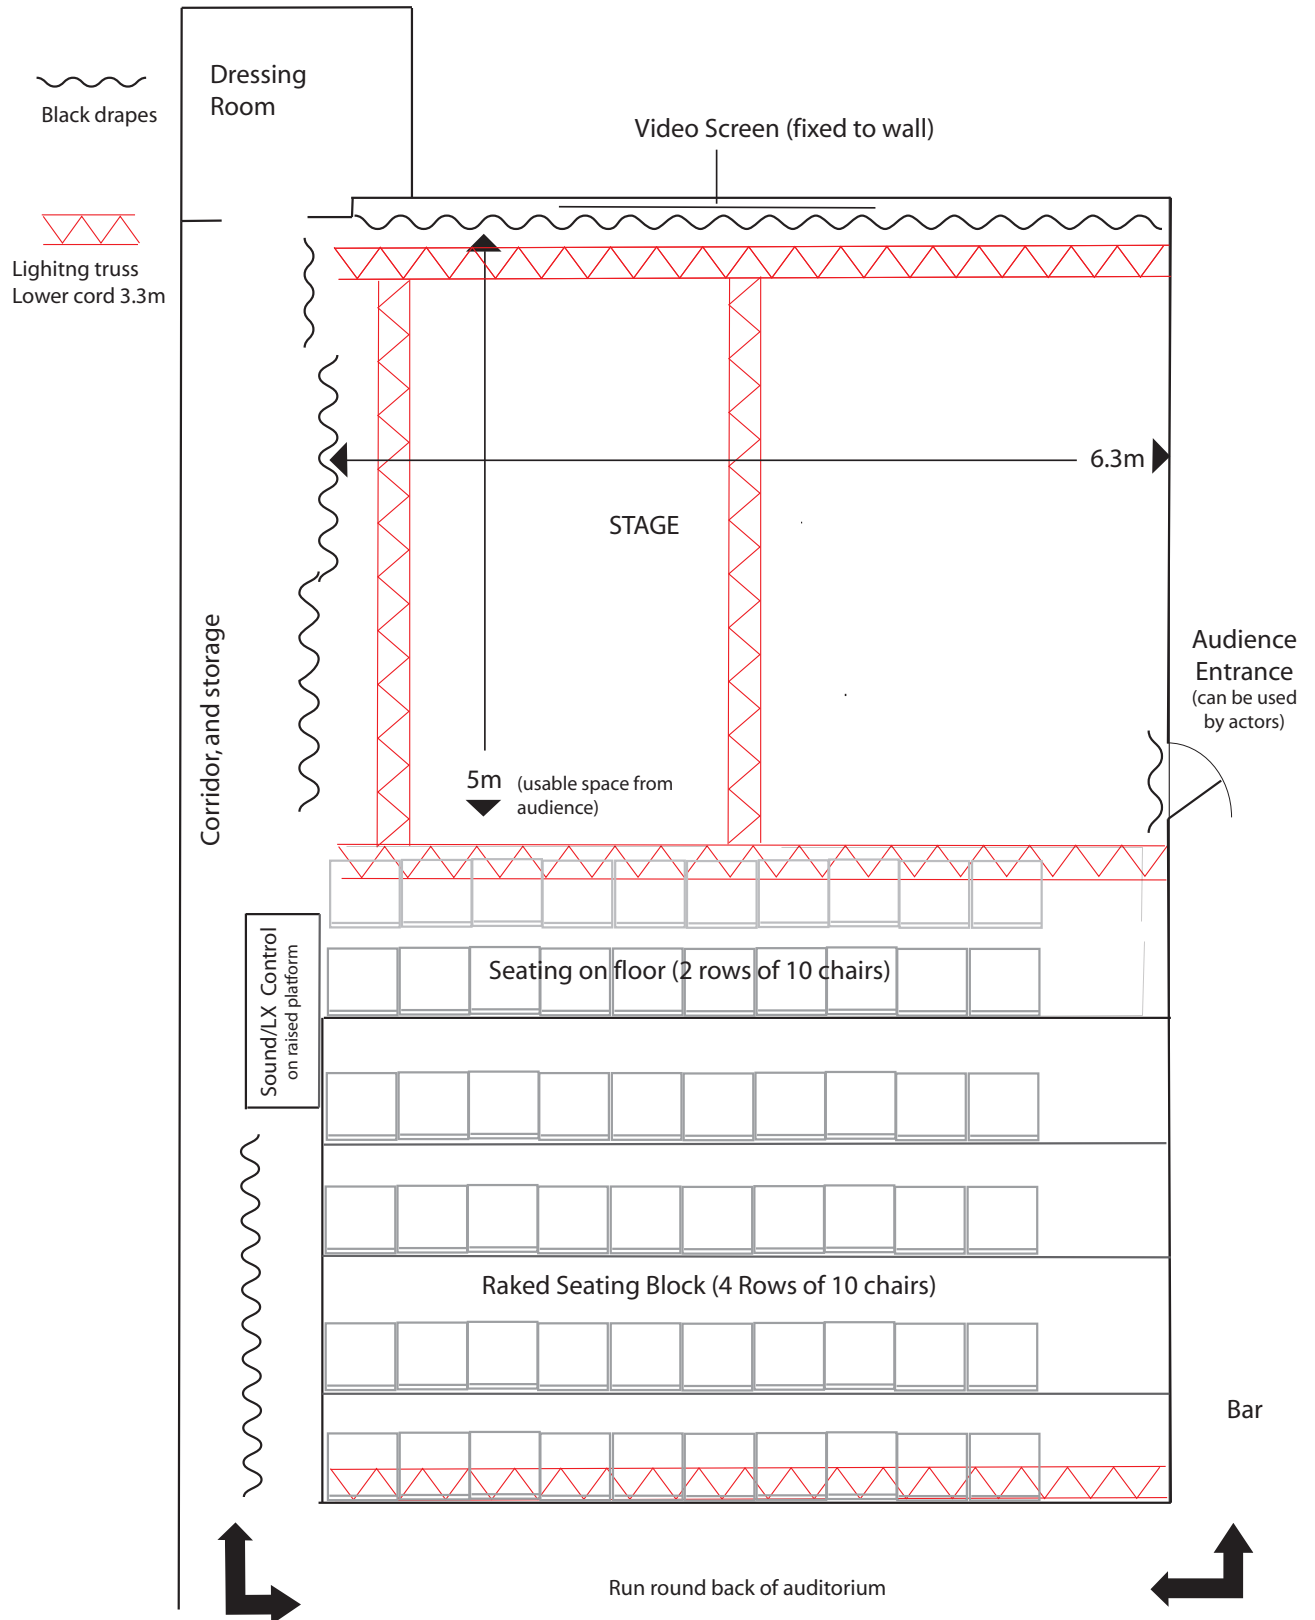

Divadlo Kampa

(not to scale)

This plan is only designed to indicate the layout and size of the venue, if you need exact measurements please contact PFF

© Giles Burton @ Prague Fringe 2012