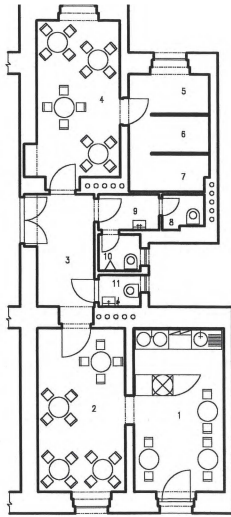

Seating

20 on scattered chairs.

Stage

There is a (20cm) raised platform 2m x 1m

Stage Surround

See picture, black curtain at rear.

Entrance

From bar, for both audience and performers.

Lighting

Very minimal. Domestic spot lighting to highlight stage. The main chandelier can be dimmed.

- 1: Front bar
- 2: Front room
- 3: Lobby
- 4: Performance space

Dressing rooms

Non. Performers use performance space before audience enter. Possible to wait in store area. Toilets shared with audience.