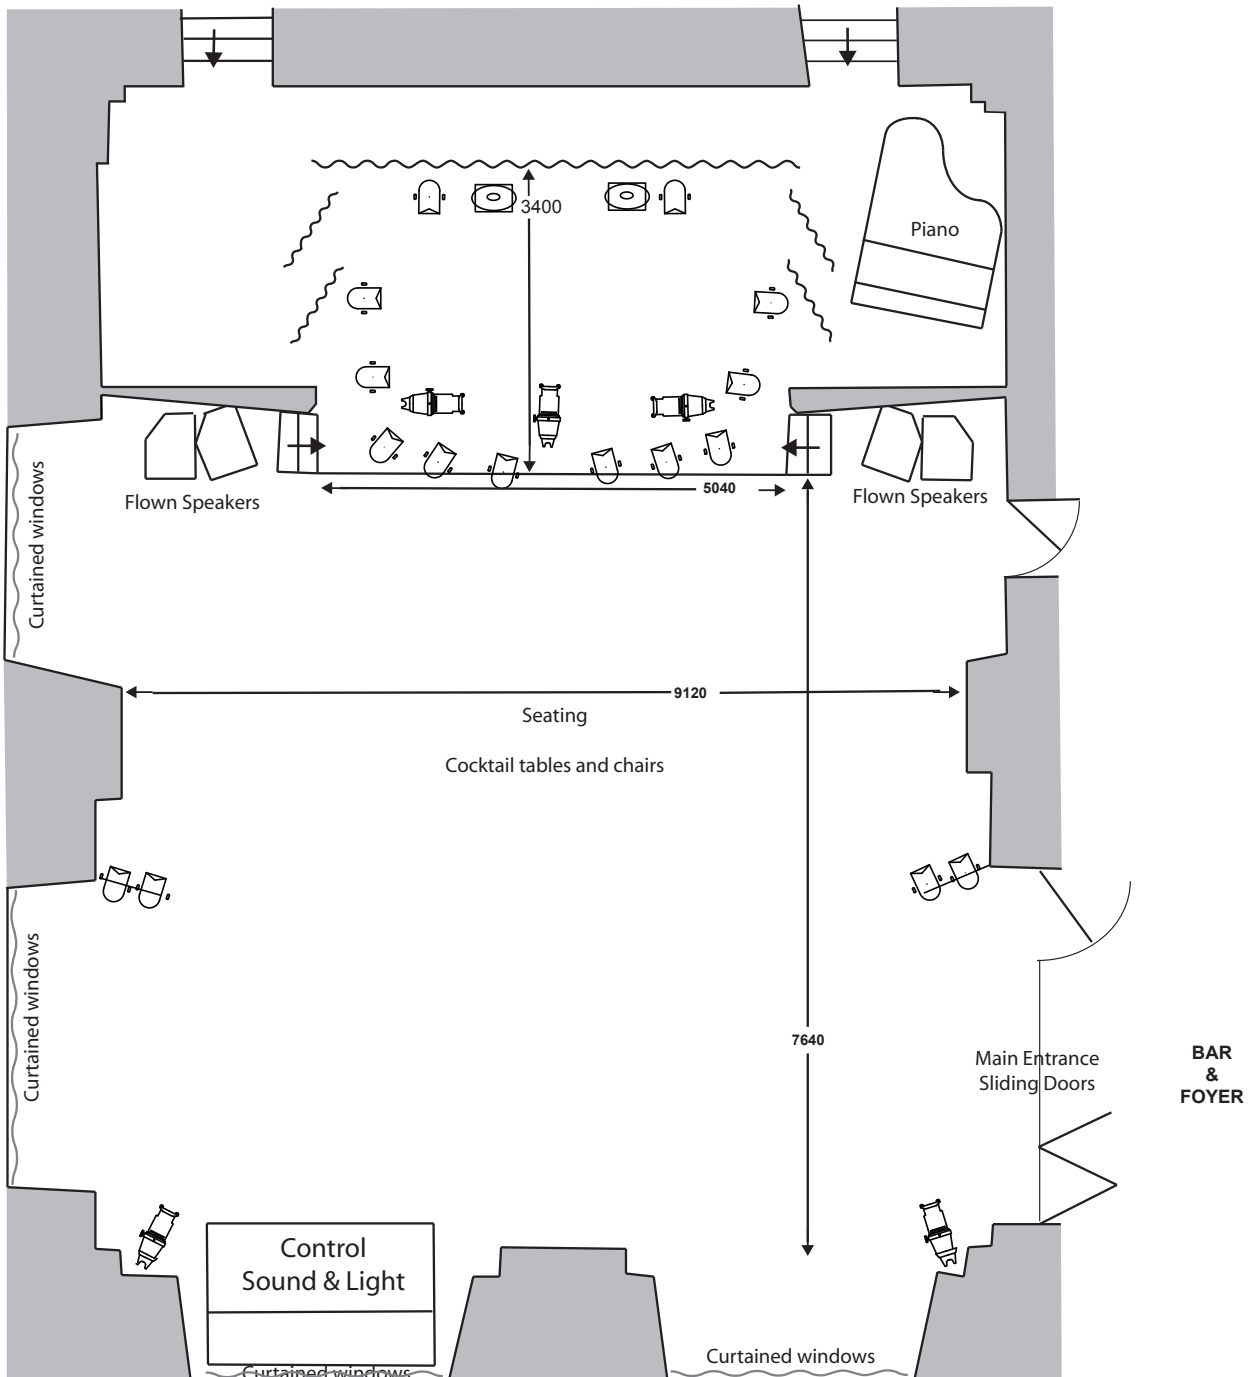

Malostranská beseda

(not to scale)

This plan is only designed to indicate the layout and size of the venue, if you need exact measurements please contact PFF
Lighting is indicative please consult PFF for updated lighting plan

Dressing Room

- Black drapes
- Moving Head (GLP 250)
- Profile (S4)
- Par Can

© Giles Burton @ Prague Fringe