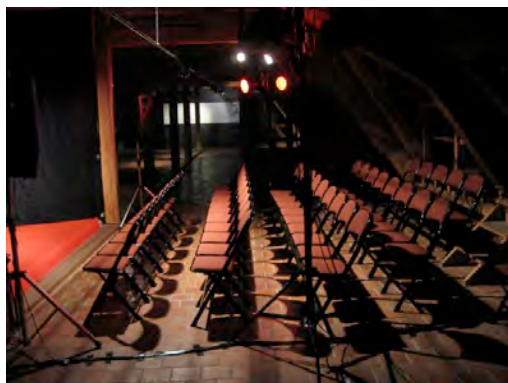

This space is perfect for one or two person shows, clowning, storytelling and small-scale music.

There is also the possibility of using the remainder of the gallery space in innovative ways, for example small-scale promenade. However there would be no lighting or seating available for this.

Seating

Flat on floor on individual chairs. These chairs are linked together and cannot be moved. Total 42

Stage Dimensions

A platform 3 x 2 M, raised 0.40m

Site Lines

Good, though please note the stage is only slightly raised and the seating is flat.

Head Room

The walls of this space slope inwards (it is an attic)! Height at the rear of the stage is approx 2.20m above stage. Height to beams approx 2.60m.

Access

Either up 3 flights of stairs or lift to floor below and one flight of stairs. Drop off point in front of venue, no waiting.

Exterior of Malostranská Beseda – Galerie is top floor, window 'A' is immediately behind the control position

Theatre within the art gallery space

When Cain met Abel rehearsing in the space

Galerie - Malostranská Beseda