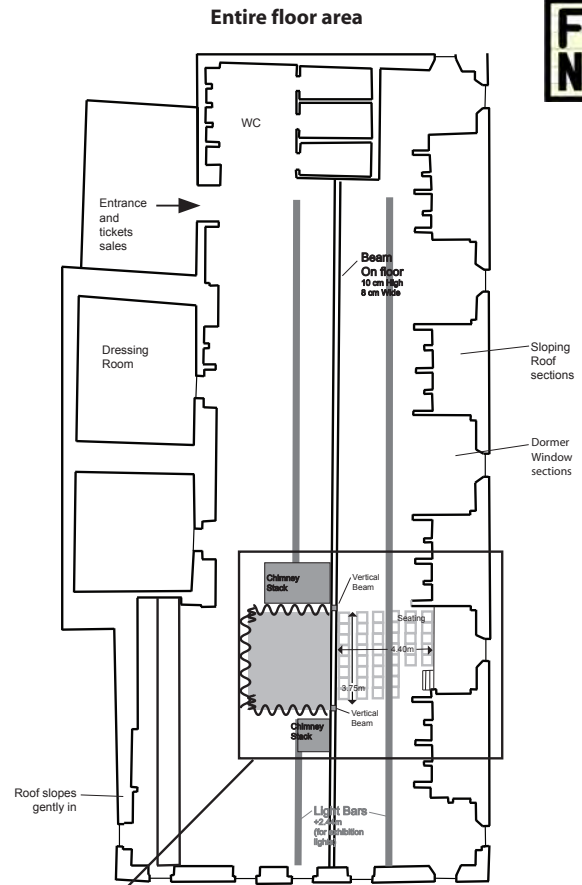

Dressing Rooms

Single lockable room near stage with no washing or toilet facilities, toilets shared with audience, shower is available in Main Space dressing rooms two floors below.

Audience entrance

Up stairs to main and then pass through gallery. No wheelchair access.

Lighting

Lighting consists of a single wash with the addition of LED PARs to give a warm or cold wash. The lighting board is manual with no memories or subs. It is not possible to add to this rig due to power constraints. Due to the number of windows it is not possible to achieve a good black out.

Exterior of Malostranská Beseda – Galerie is top floor, window 'A' is immediately behind the control position

Theatre within the art gallery space

When Cain met Abel rehearsing in the space

Galerie - Malostranská Beseda

Not to scale,
This plan is designed to indicate layout and size of the venue, if you
need exact measurements please contact PFF

Enlarged 'Theatre' space