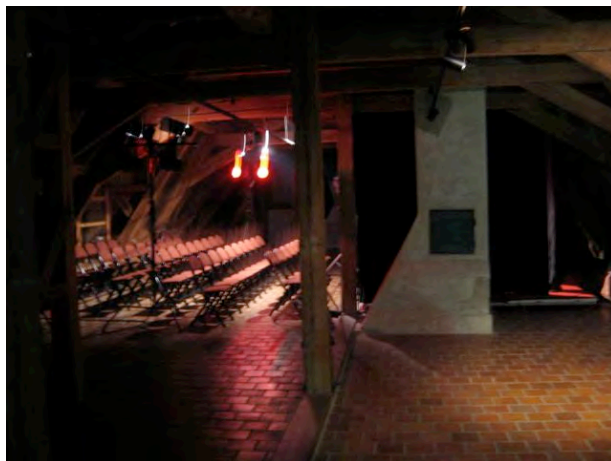

This space is perfect for one or two person shows, clowning, storytelling and small-scale music.

There is also the possibility of using the remainder of the gallery space in innovative ways, for example small-scale promenade. However there would be no lighting or seating available for this.

Lighting and sound control position

Sound

Basic system suitable for playback from CD/laptop or small band, limited selection of mics (SM58) and DI. There is no foldback. This venue is suitable for non amplified acoustic music.

Exterior of Malostranská Beseda – Galerie is top floor, window 'A' is immediately behind the control position

Theatre within the art gallery space

When Cain met Abel rehearsing in the space

Galerie - Malostranská Beseda